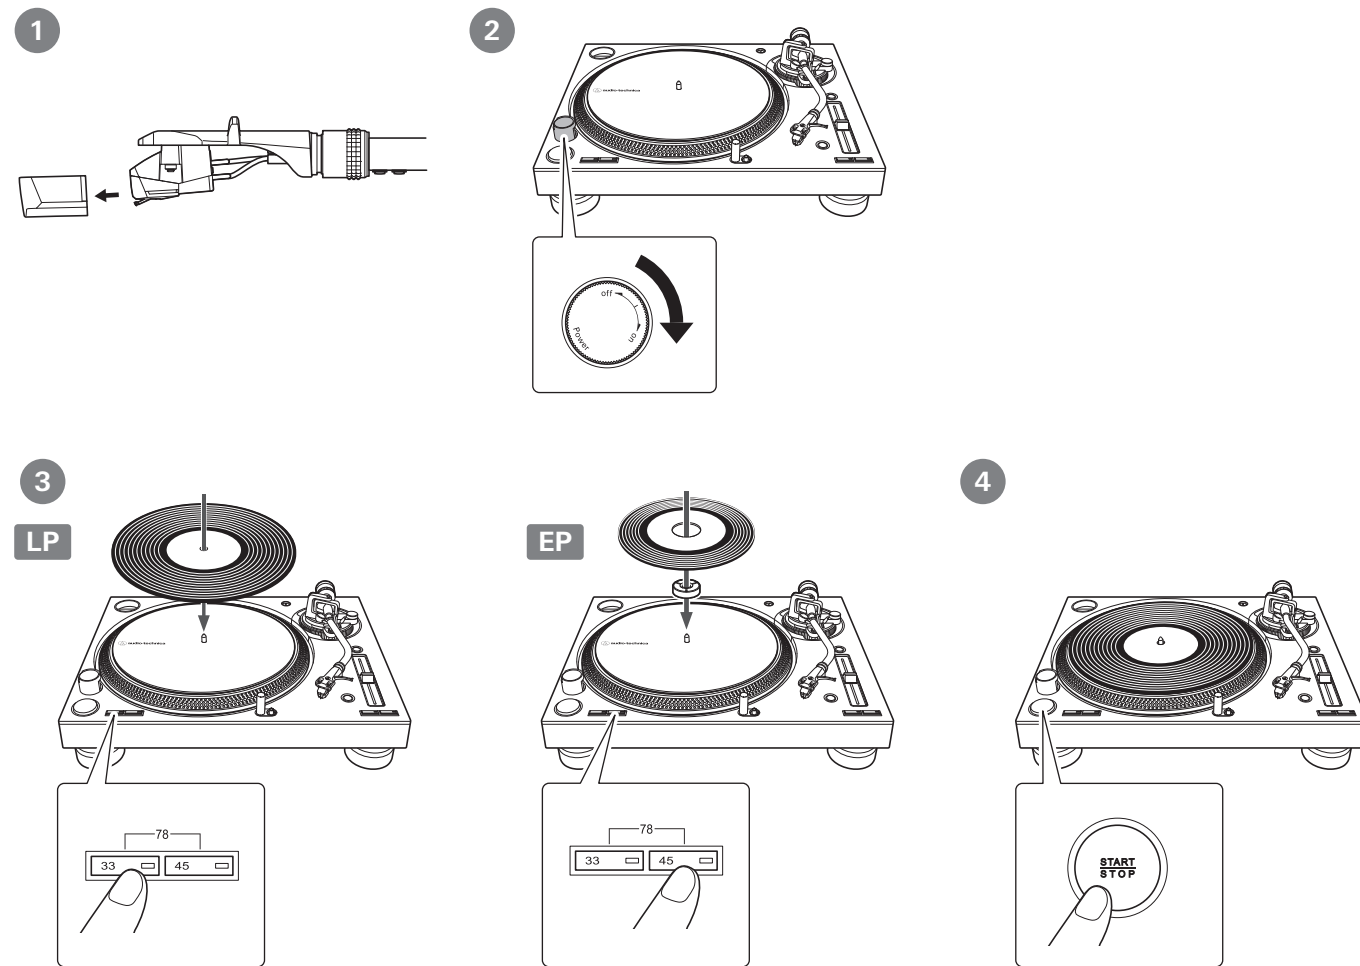

CONNECTION

PLAY

6

7

8

STOP

1

2

3

4

CLEANING

For details about turntable and cartridge care accessories, visit www.audio-technica.com.

Stylus

Record