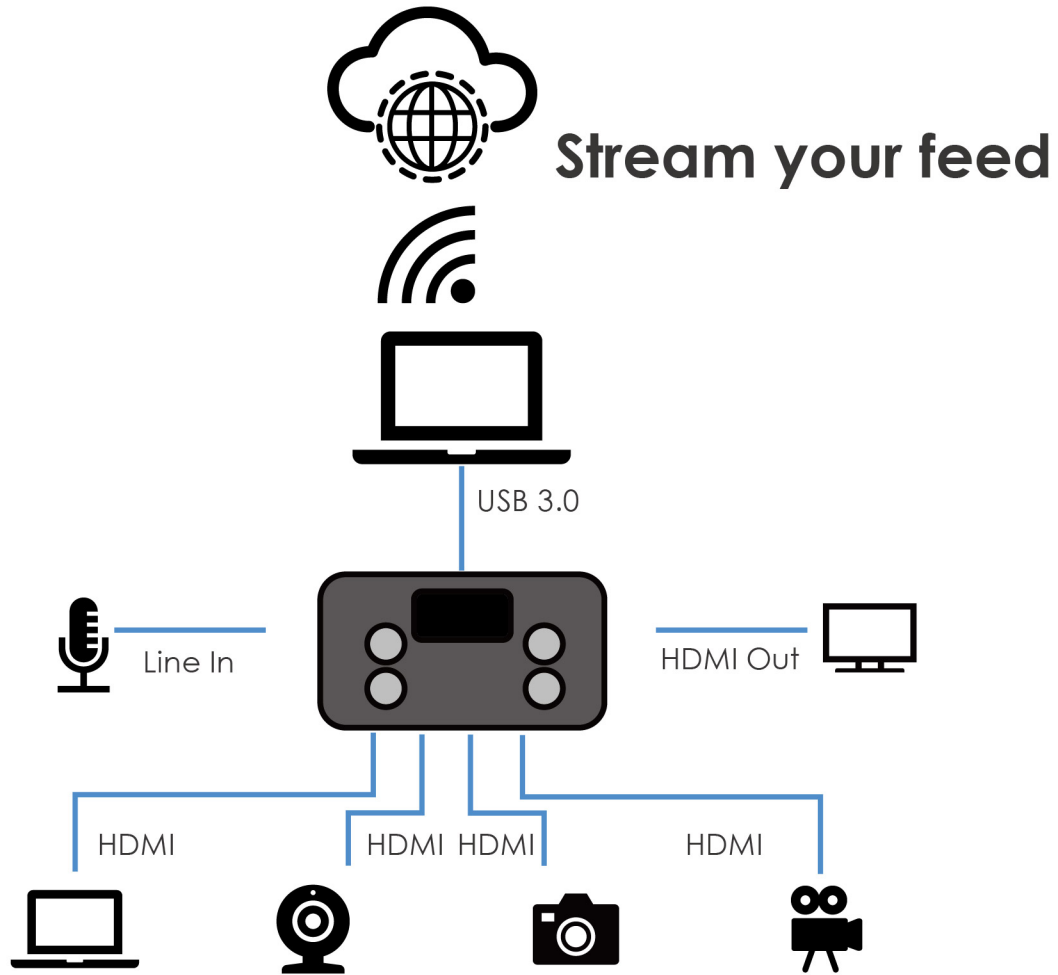

Go Live to the World