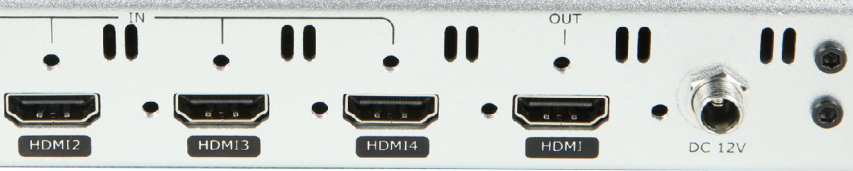

# RGBlink

mini makes the sophisticated simple. Switch seamlessly between any of the four HDMI inputs and output to both HDMI and the dedicated USB 3.0 output. mini is equally ideal for live streaming applications and presentations, allowing multiple sources to be utilized for a professional impression every time. On board features include PIP, transition effects and external audio embedding, and with the mini+ feature pack there is support for Sony VISCA PTZ cameras and DSK. Large buttons make quick actions easy, while the provision of the T-bar allows smooth transition between sources, whether they be cameras or graphics. Compact in size, mini goes anywhere, and with handy features like the ability to mount to standard 1/4in UNC accessories, mini is at home in any studio.

## Specification

Connectors	Input	HDMI	4×HDMI-A
	Output	HDMI Out	1×HDMI-A
		USB 3.0	1×USB TypeA
	Audio	In	1×3.5mm Stereo Jack
		Out	1×3.5mm Stereo Jack
	Communication	LAN	1×RJ45
	Power		1×DC Jack
Performance	Input Resolutions	HDMI	
		SMPTE	720p@50/60   1080i@50   1080p@23/24/30/50/60
		VESA	1024×768@60   1280×720@60   1280×768@60   1280×800@60   1280×1024@60   1360×768@60   1366×768@60   1440×900@60   1600×1200@60   1680×1050@60   1920×1080@60   1920×1200@60
	Output Resolutions	Choose standard	
		HDMI	
SMPTE		720p@60   1080p@60	
Supported Standards	VESA	1024×768@60   1280×720@60   1280×768   1280×1024@60   1360×768@60   1600×1200@60   1920×1080@60	
	USB   H.265		
		1024×768@60   1280×1024@60   1360×768@60   1920X1080@60	
Power	Input Voltage	DC 12V/1.5A	
	Max Power	18W	
Environment	Temperature	-0°C ~ 70°C	
	Humidity	10%~85%RH	
Physical	Weight	Net	0.6kg
		Packaged	1.1kg
	Dimension	Net	180mm×112.5mm×48.7mm (mini/mini+)
Packaged		255mm×145mm×85mm	