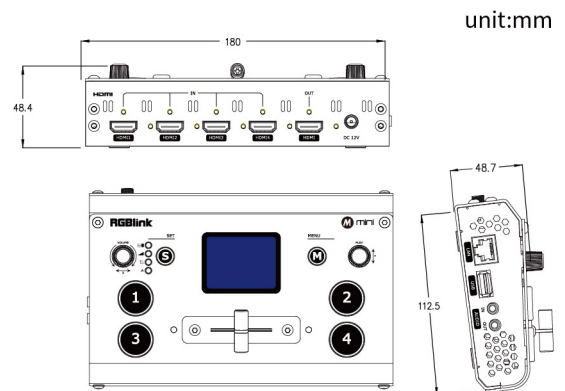

Dimensions

WEB: www.rgblink.com EMAIL: sales@rgblink.com PHONE: +86 592 5771197
Proudly designed and manufactured in **Xiamen Hi Technology Zone, China**

RGBlink®

www.rgblink.com